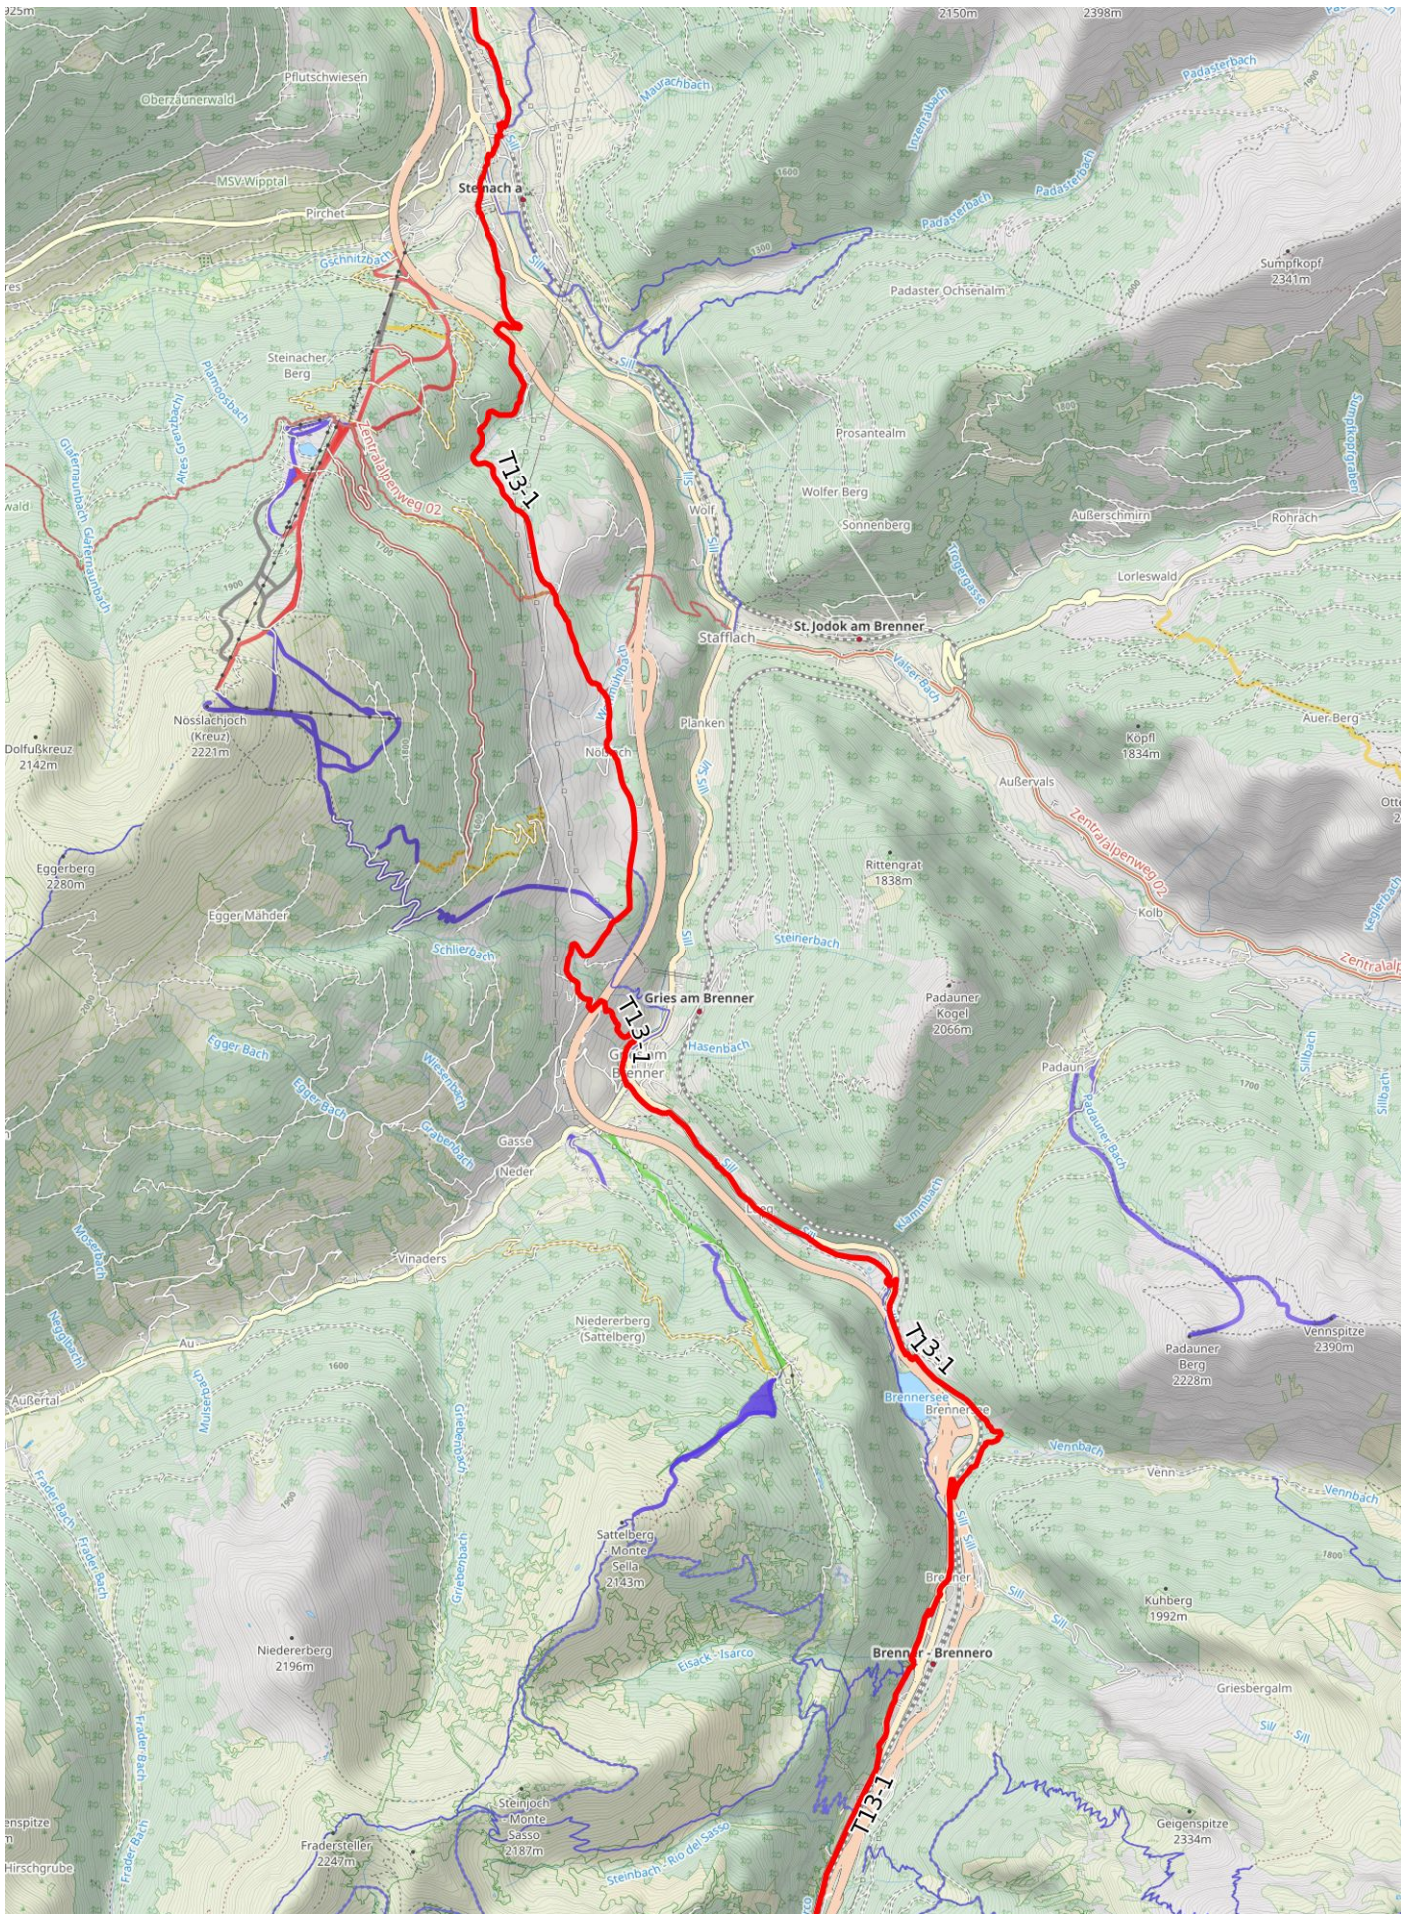

Page 5/5

WGS84

UTM Zone 32T

Scale 1:288386 1 inch = 4.6 miles

Scale **1:50000** 1 inch = 4167 feet

Scale 1:500000 1 inch = 4167 feet