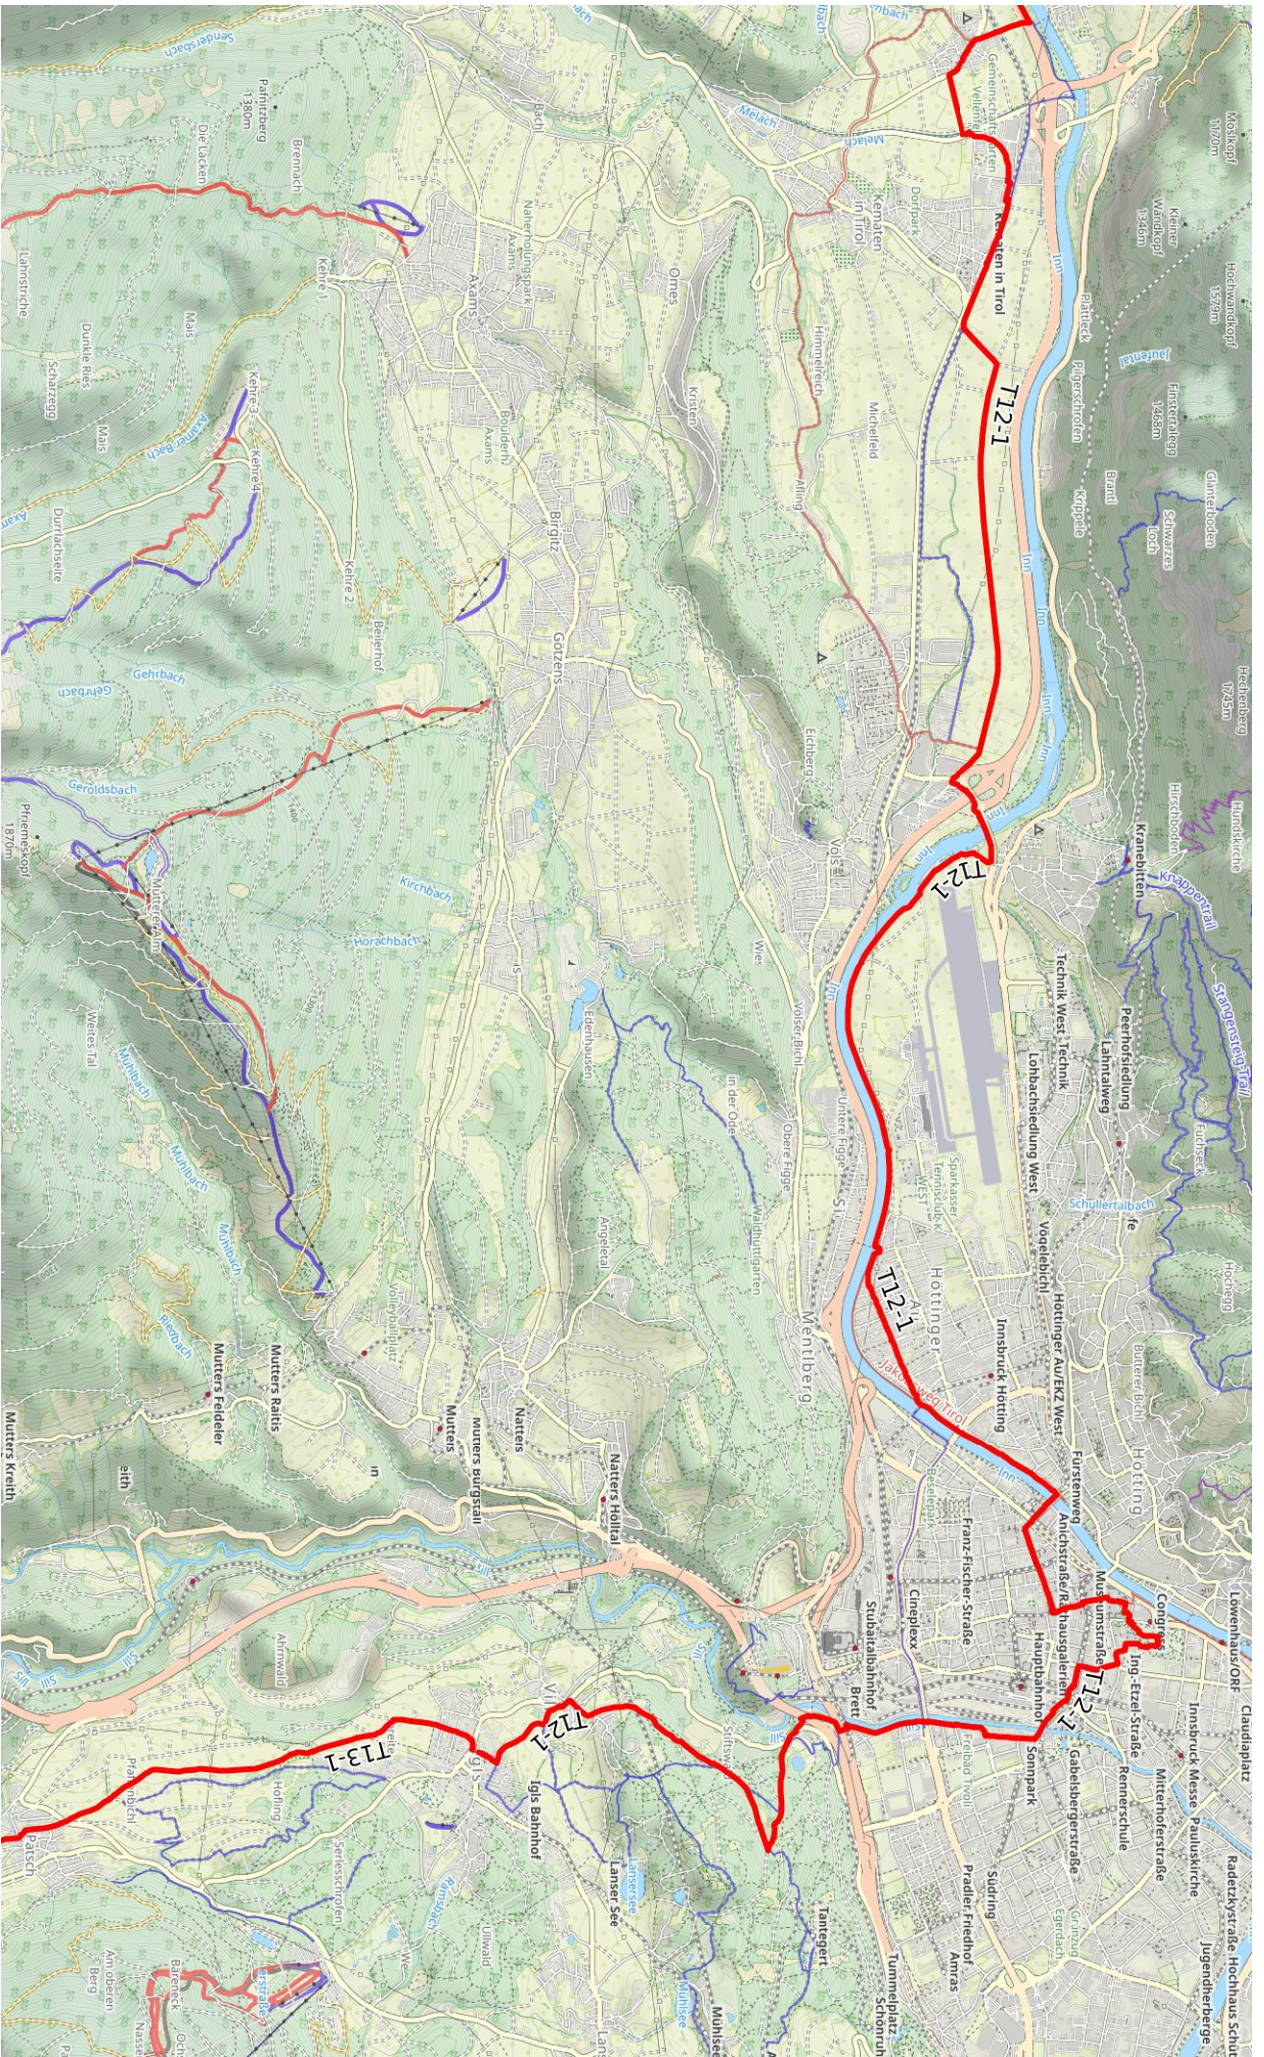

Page 5/5

WGS84

UTM Zone 32T

Scale 1:288386 1 inch = 4.6 miles

Scale **1:50000** 1 inch = 4167 feet

Scale 1:500000 1 inch = 4167 feet