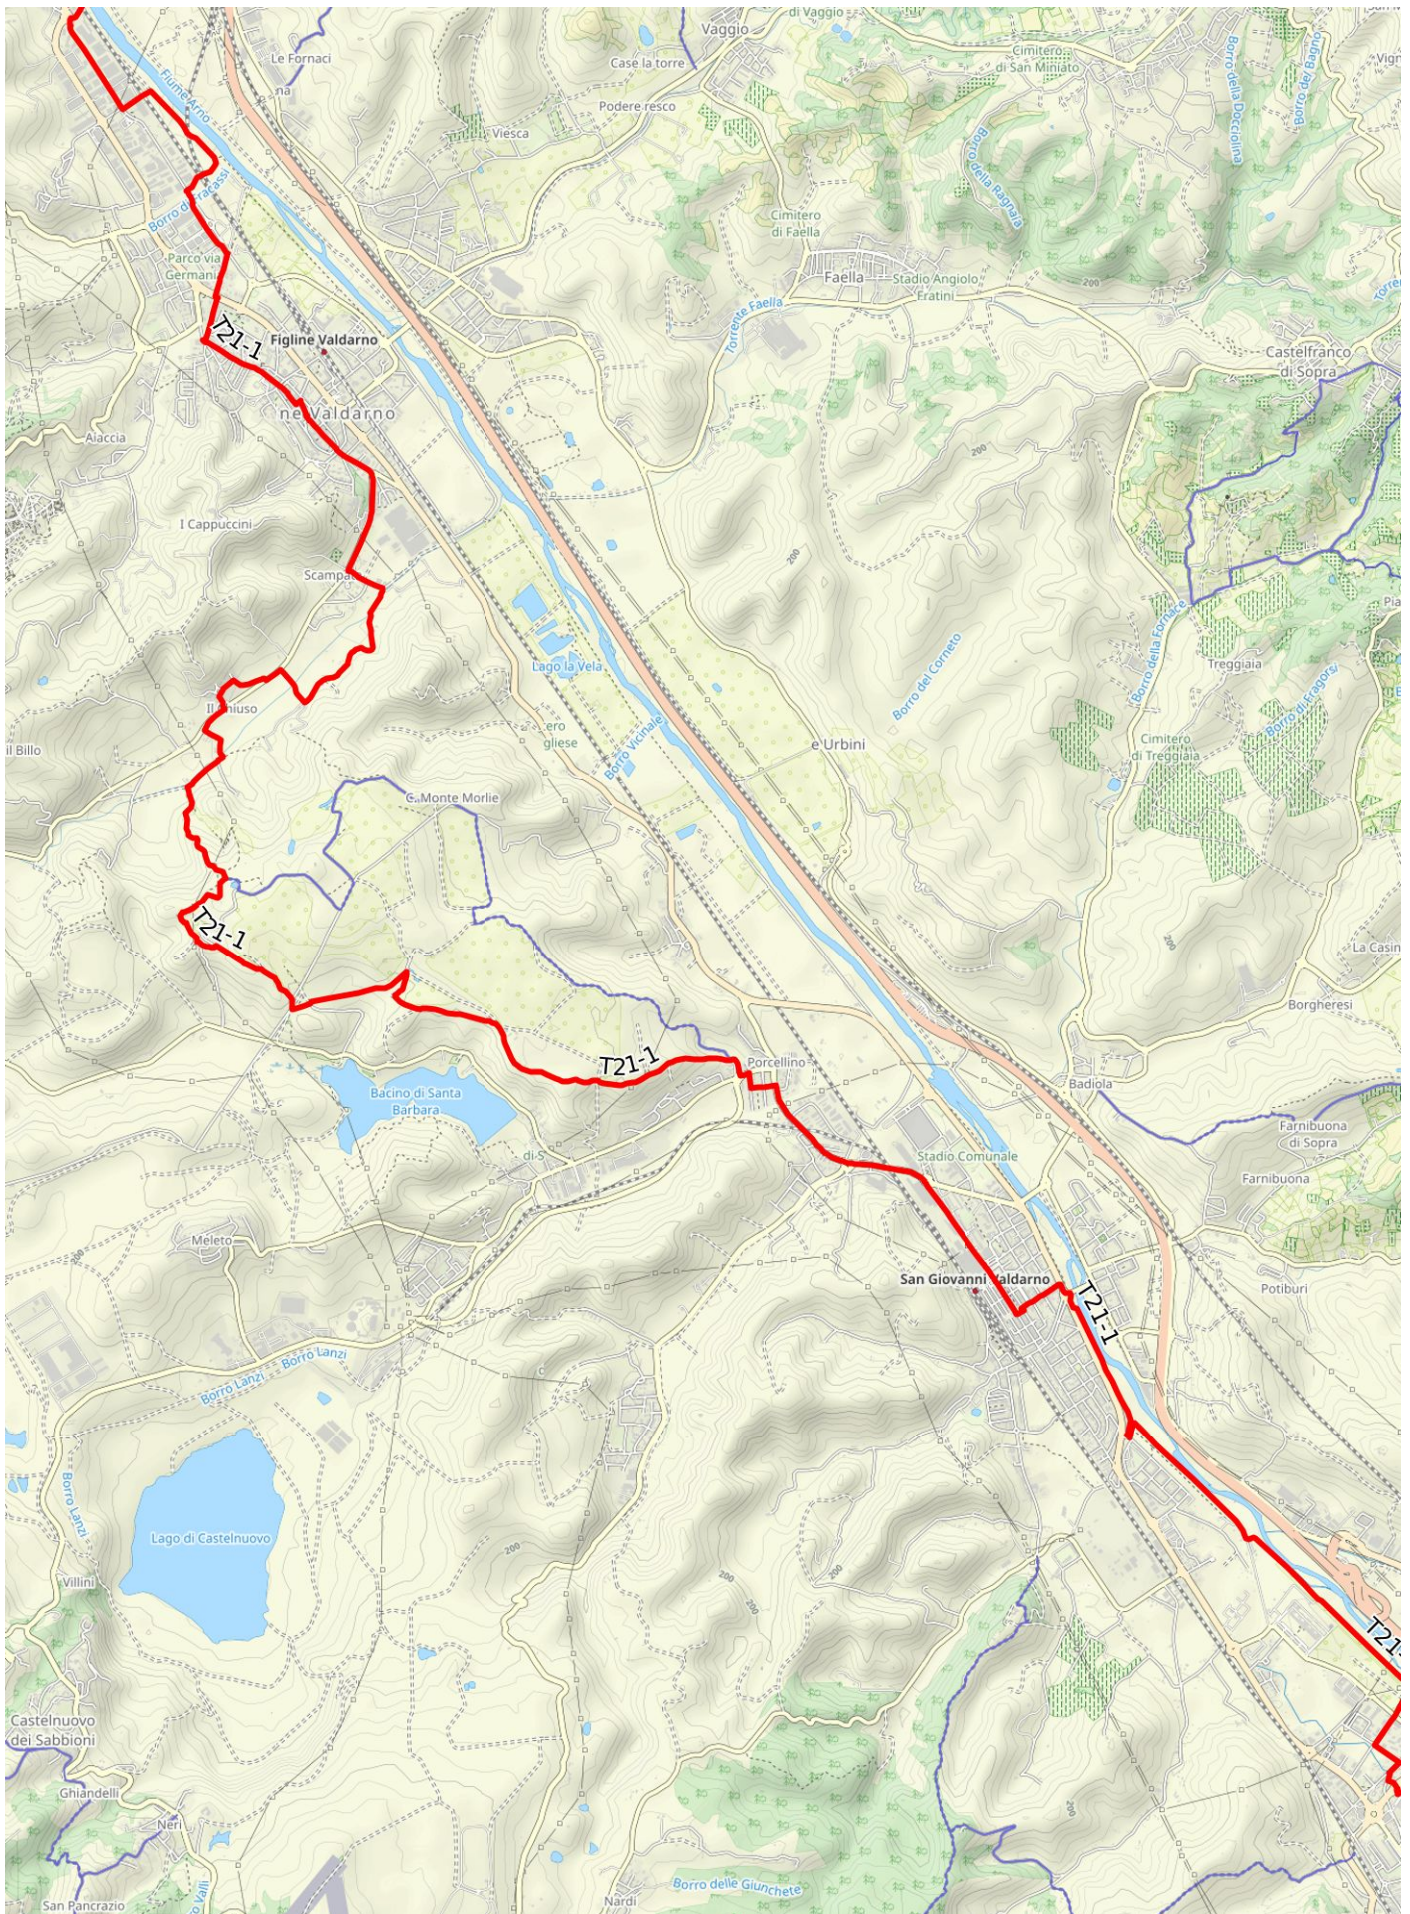

Scale 1:347385 1 inch = 5.5 miles

Scale **1:50000** 1 inch = 4167 feet

Scale **1:50000** 1 inch = 4167 feet

Scale **1:50000** 1 inch = 4167 feet

Scale **1:50000** 1 inch = 4167 feet

Scale 1:50000 1 inch = 4167 feet