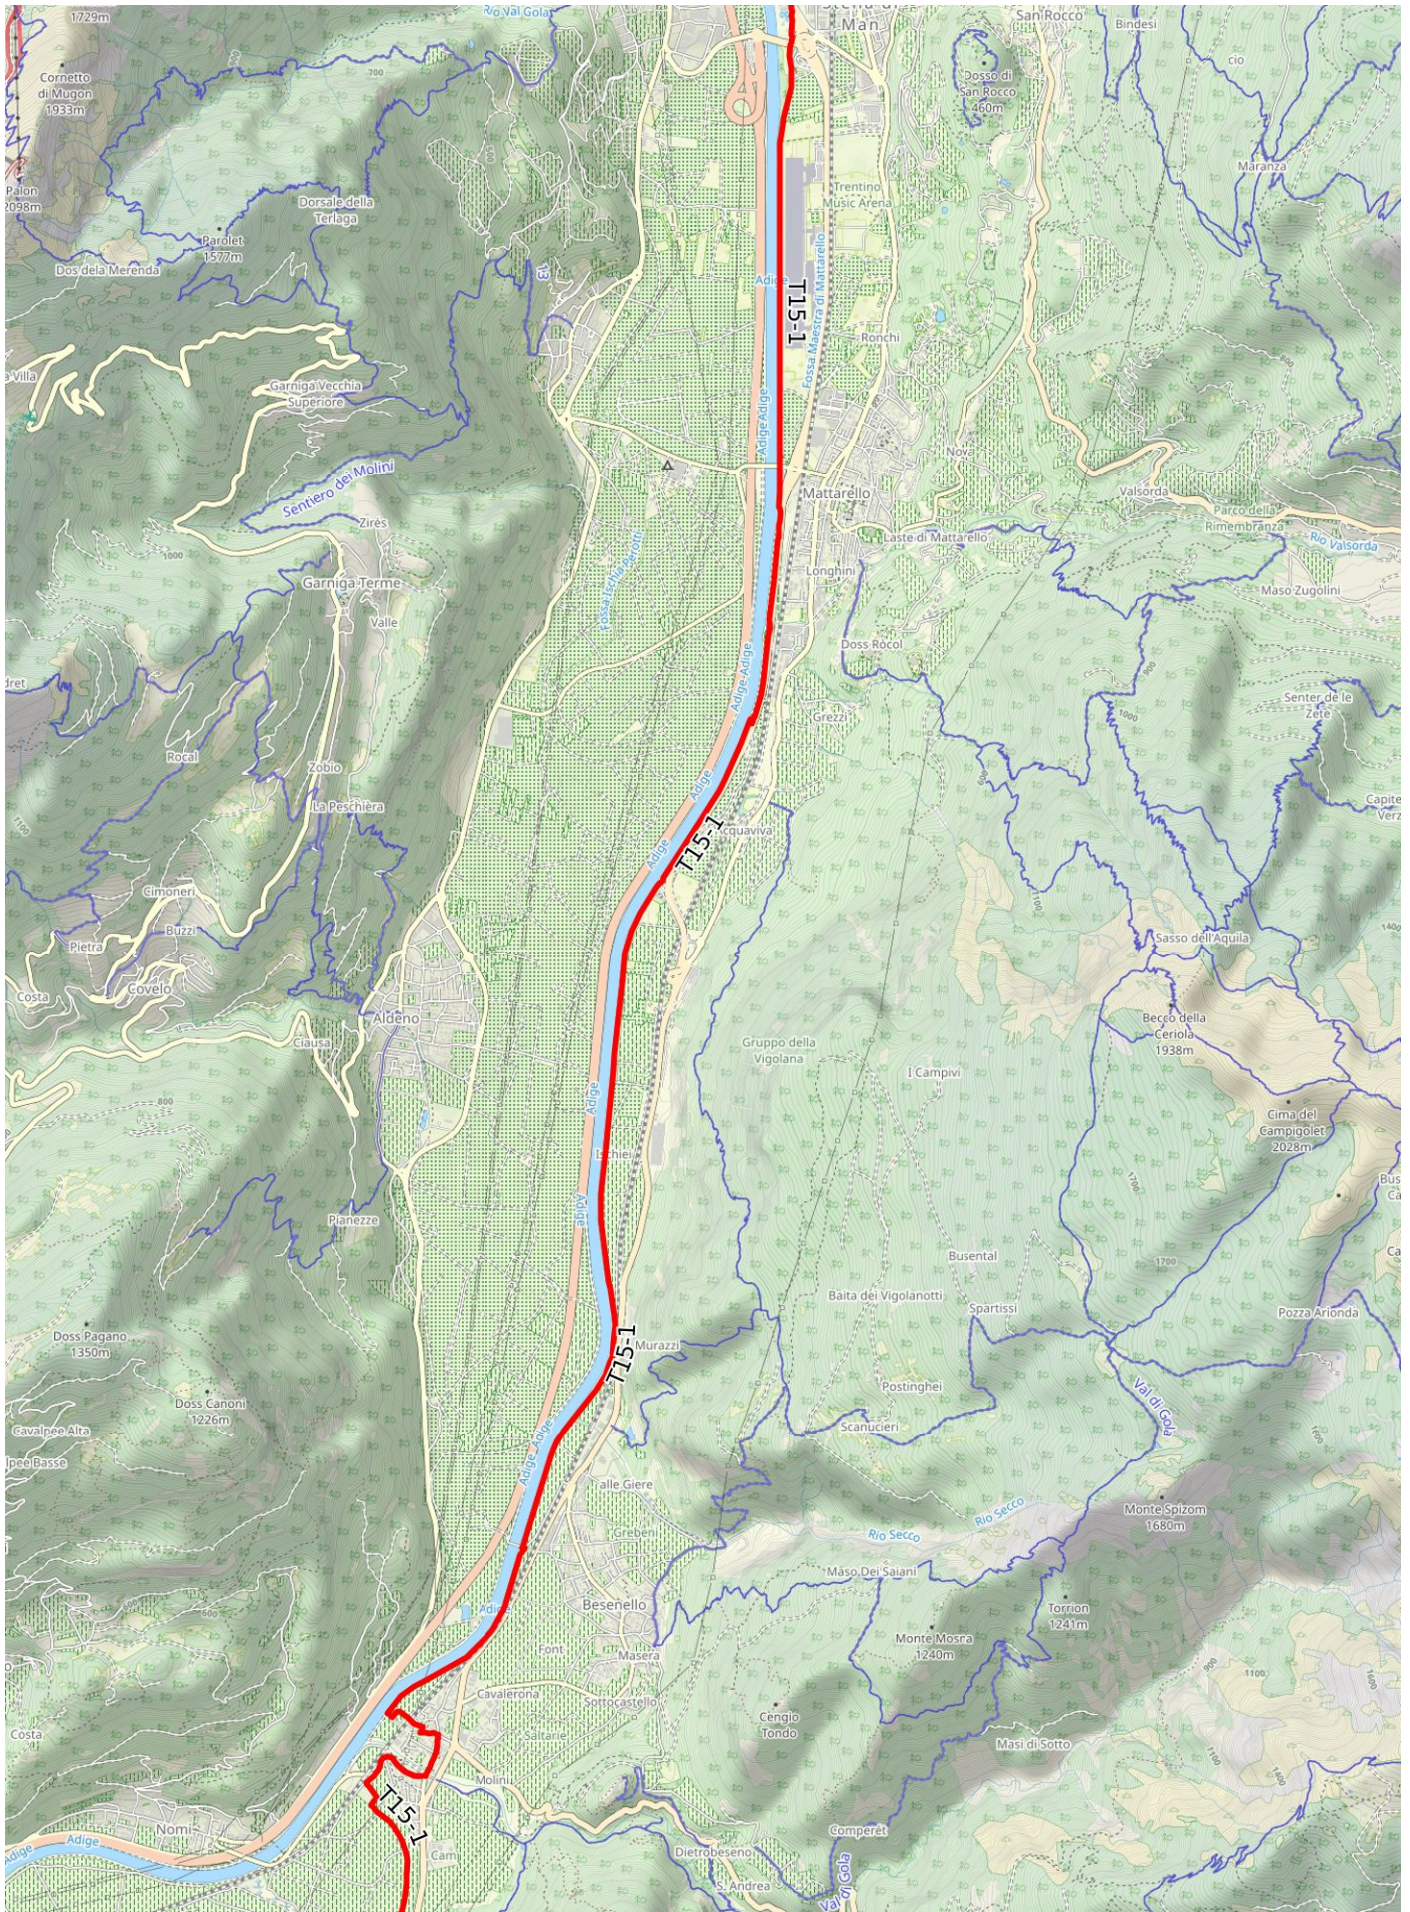

Page 5/5

WGS84

UTM Zone 32T

Scale **1:331053** 1 inch = 5.2 miles

Scale **1:50000** 1 inch = 4167 feet

Scale **1:50000** 1 inch = 4167 feet

Scale 1:50000 1 inch = 4167 feet