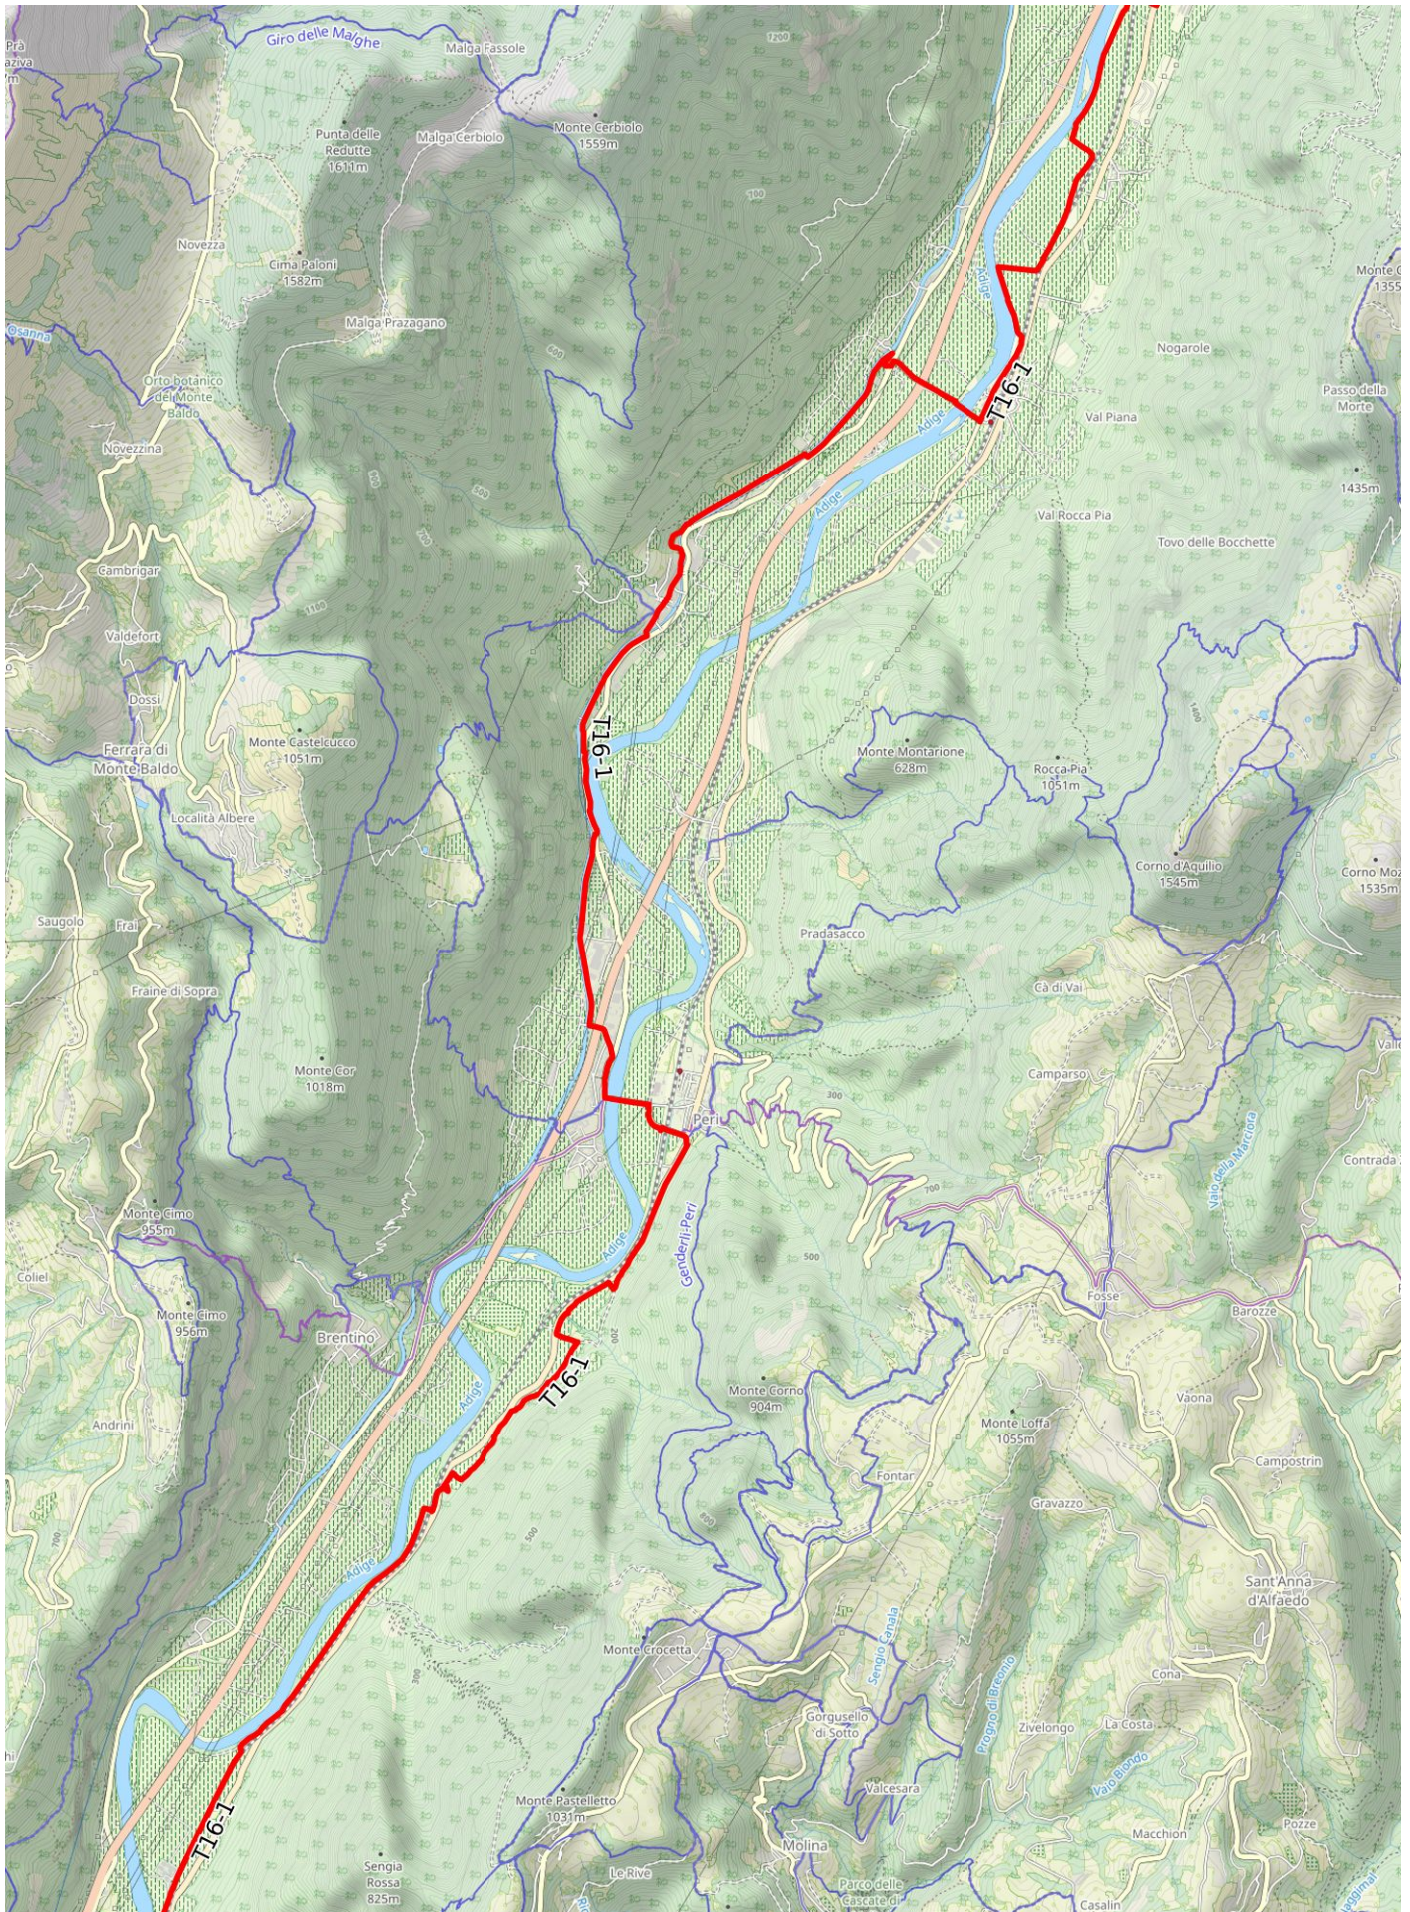

Scale **1:337997** 1 inch = 5.3 miles

Scale **1:50000** 1 inch = 4167 feet

Scale **1:50000** 1 inch = 4167 feet