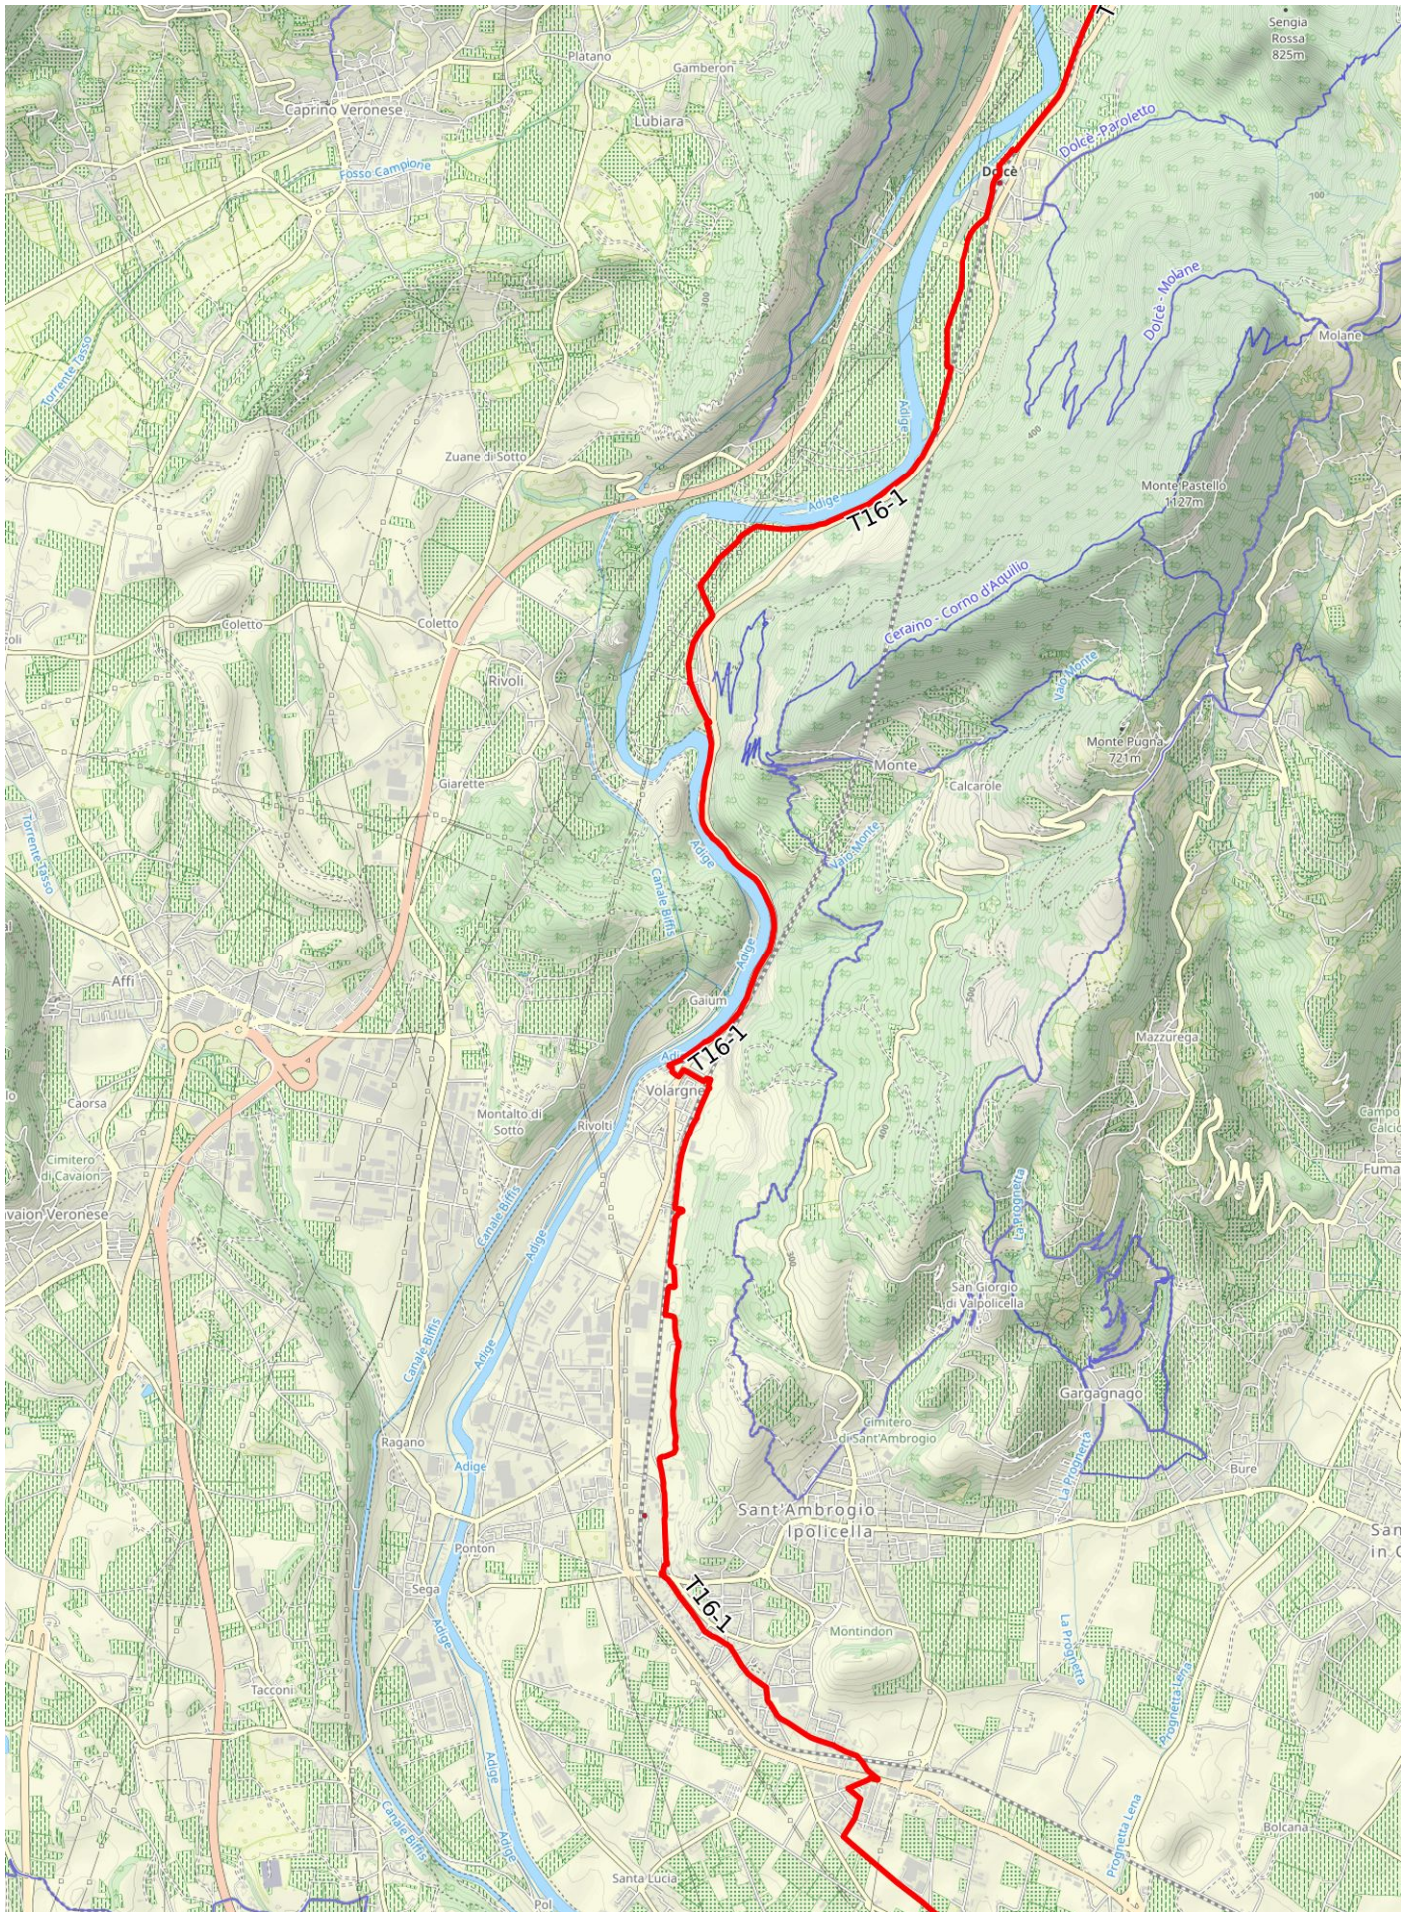

Scale **1:337997** 1 inch = 5.3 miles

Scale **1:50000** 1 inch = 4167 feet

Scale **1:50000** 1 inch = 4167 feet